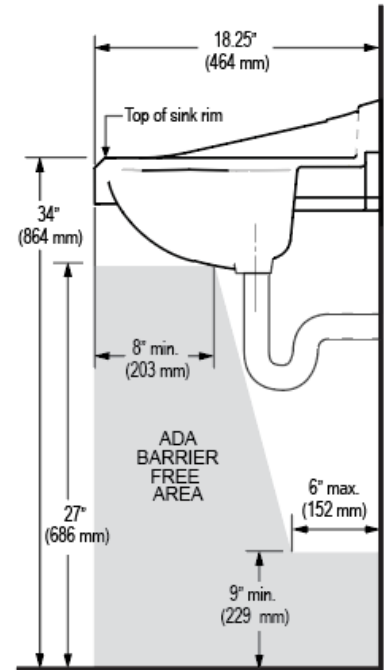

ROUGH-IN

Sloan 10500 Seymour Ave, Franklin Park, IL 60131

Phone: 800.982.5839 • Fax: 800.447.8329 • sloan.com