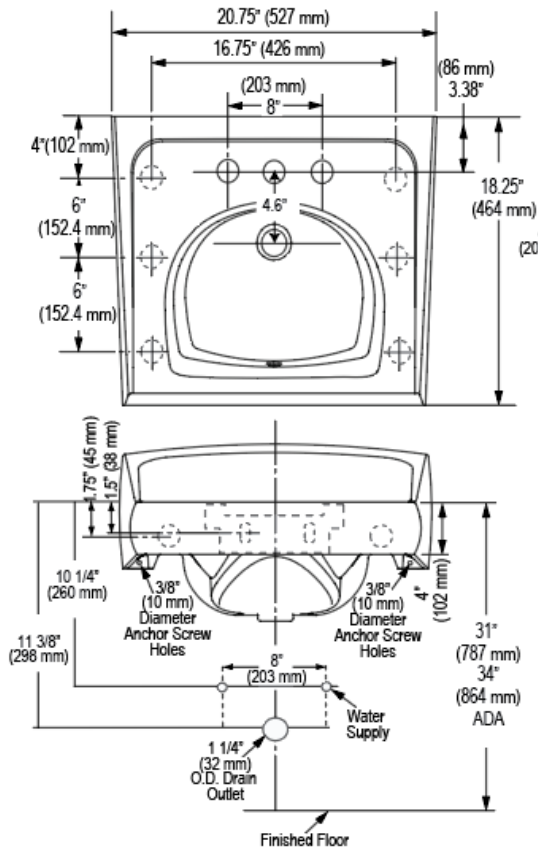

ROUGH-IN

Sloan 10500 Seymour Ave, Franklin Park, IL 60131

Phone: 800.982.5839 • Fax: 800.447.8329 • sloan.com