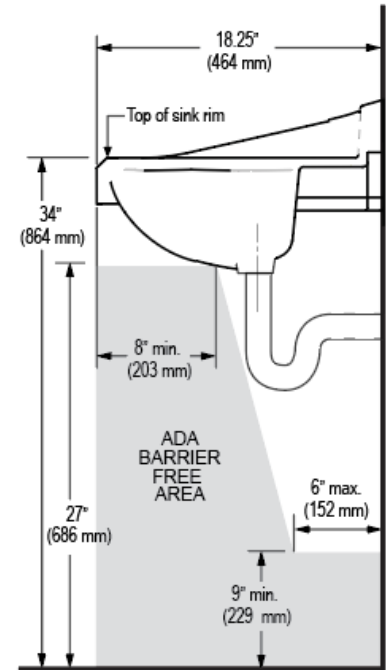

ROUGH-IN

Sloan 10500 Seymour Ave, Franklin Park, IL 60131
Phone: 800.982.5839 • Fax: 800.447.8329 • sloan.com