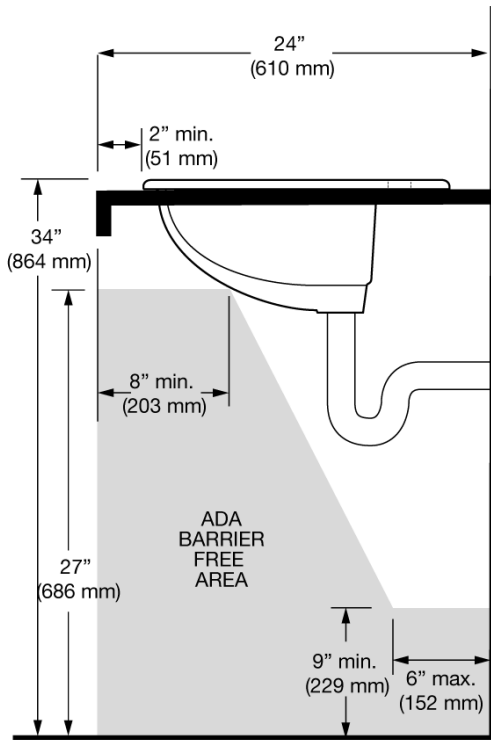

ROUGH-IN

Sloan 10500 Seymour Ave, Franklin Park, IL 60131
Phone: 800.982.5839 • Fax: 800.447.8329 • sloan.com