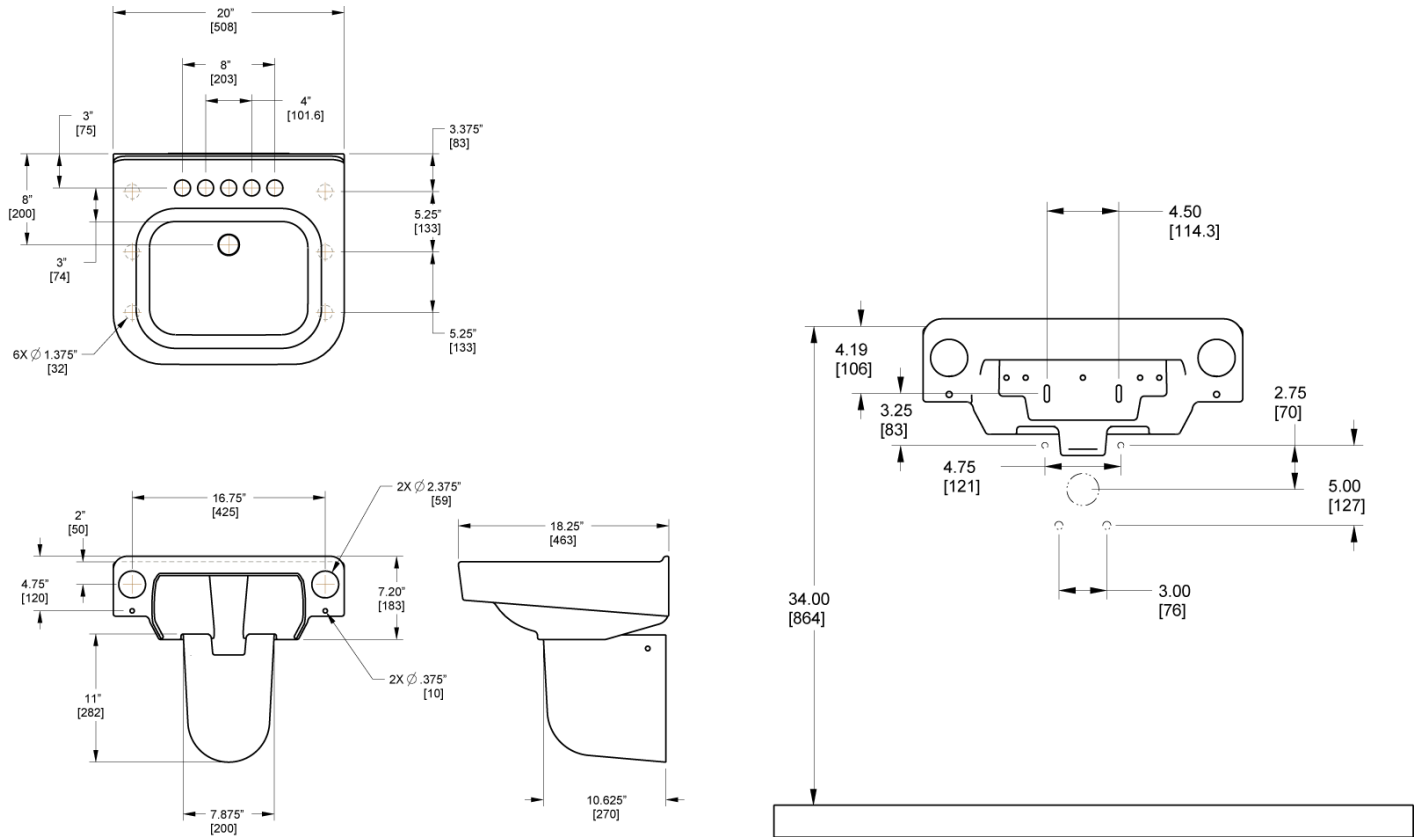

ROUGH-IN

Sloan 10500 Seymour Ave, Franklin Park, IL 60131

Phone: 800.982.5839 • Fax: 800.447.8329 • sloan.com