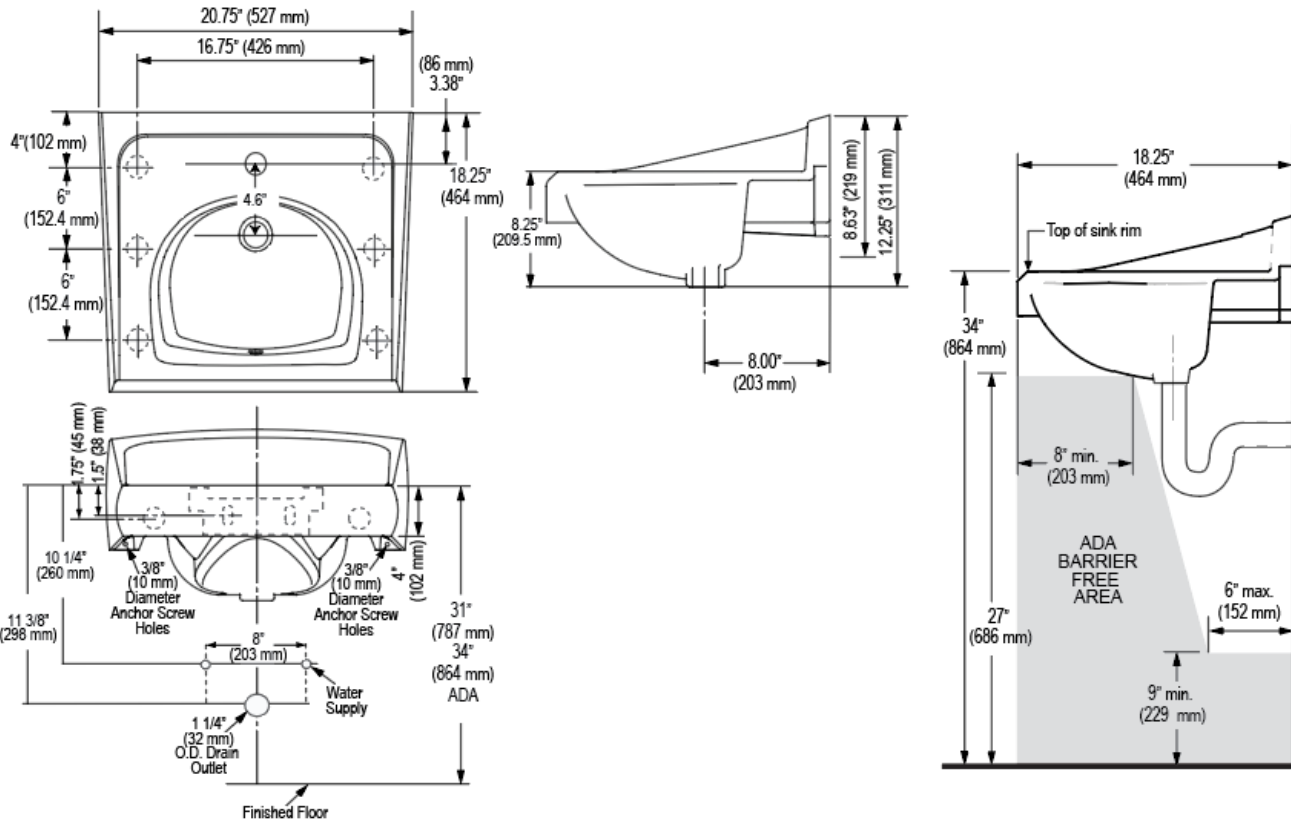

ROUGH-IN

Sloan 10500 Seymour Ave, Franklin Park, IL 60131
Phone: 800.982.5839 • Fax: 800.447.8329 • sloan.com