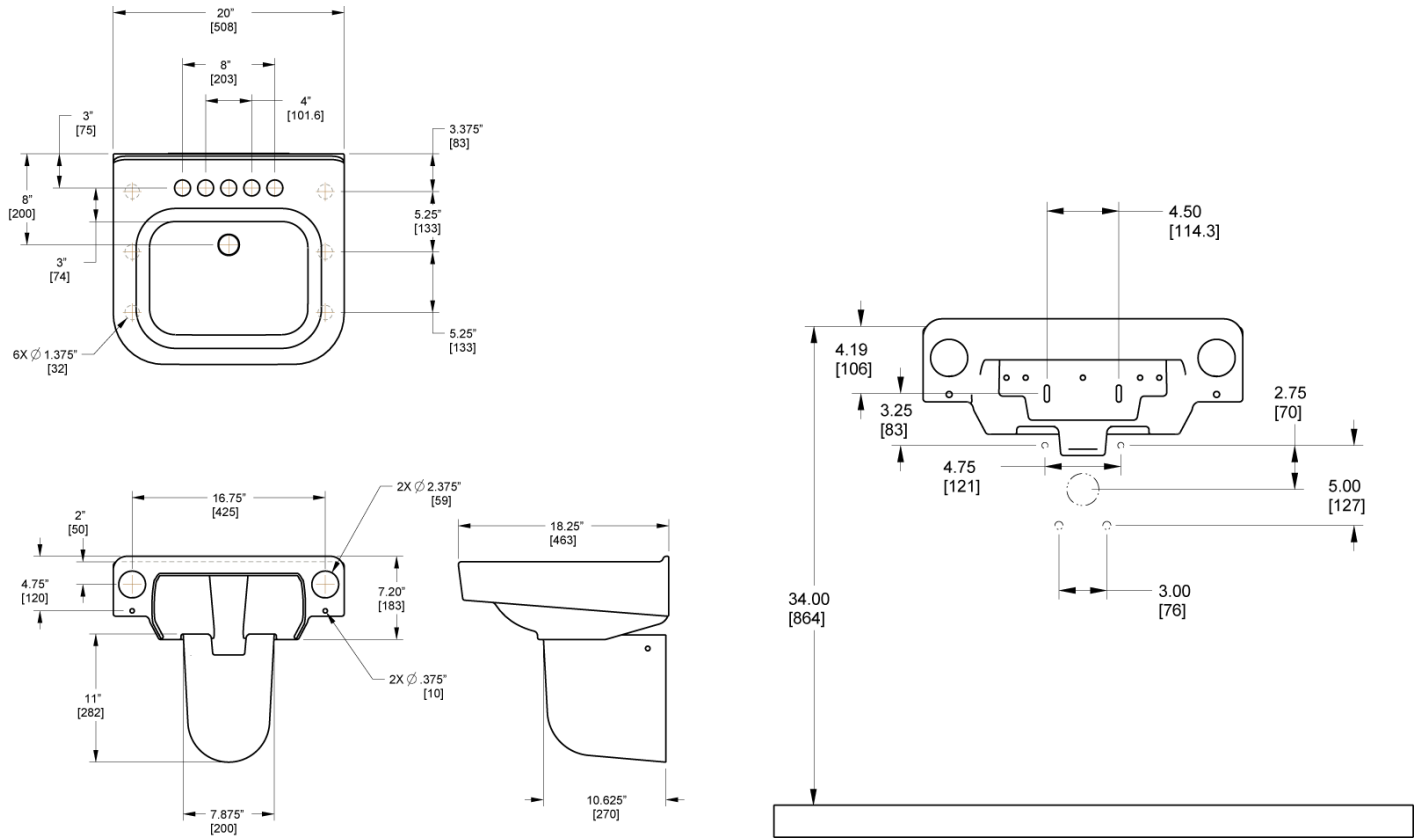

ROUGH-IN

Sloan 10500 Seymour Ave, Franklin Park, IL 60131
Phone: 800.982.5839 • Fax: 800.447.8329 • sloan.com