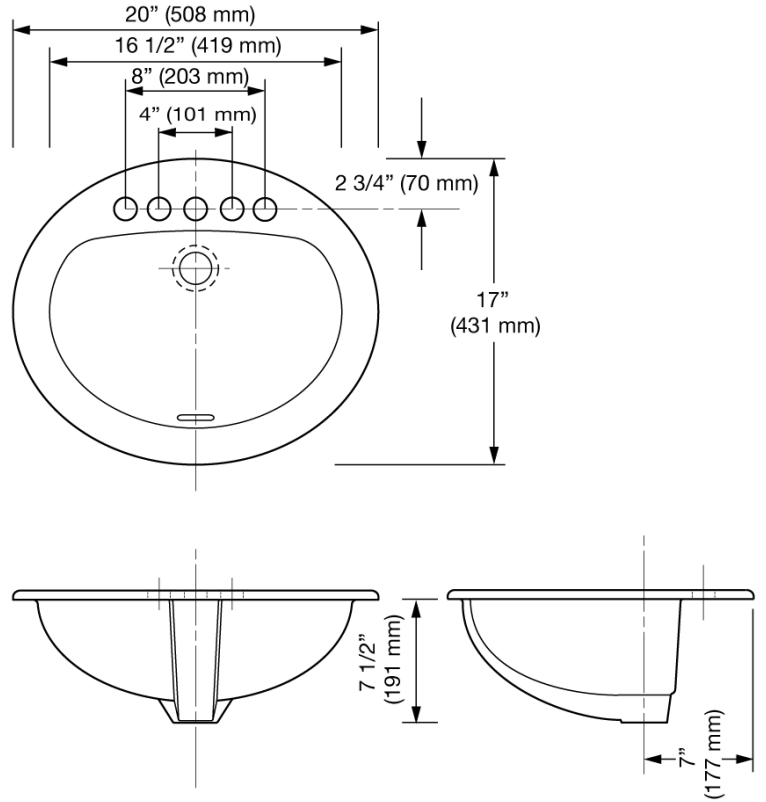

ROUGH-IN

Sloan 10500 Seymour Ave, Franklin Park, IL 60131
Phone: 800.982.5839 • Fax: 800.447.8329 • sloan.com