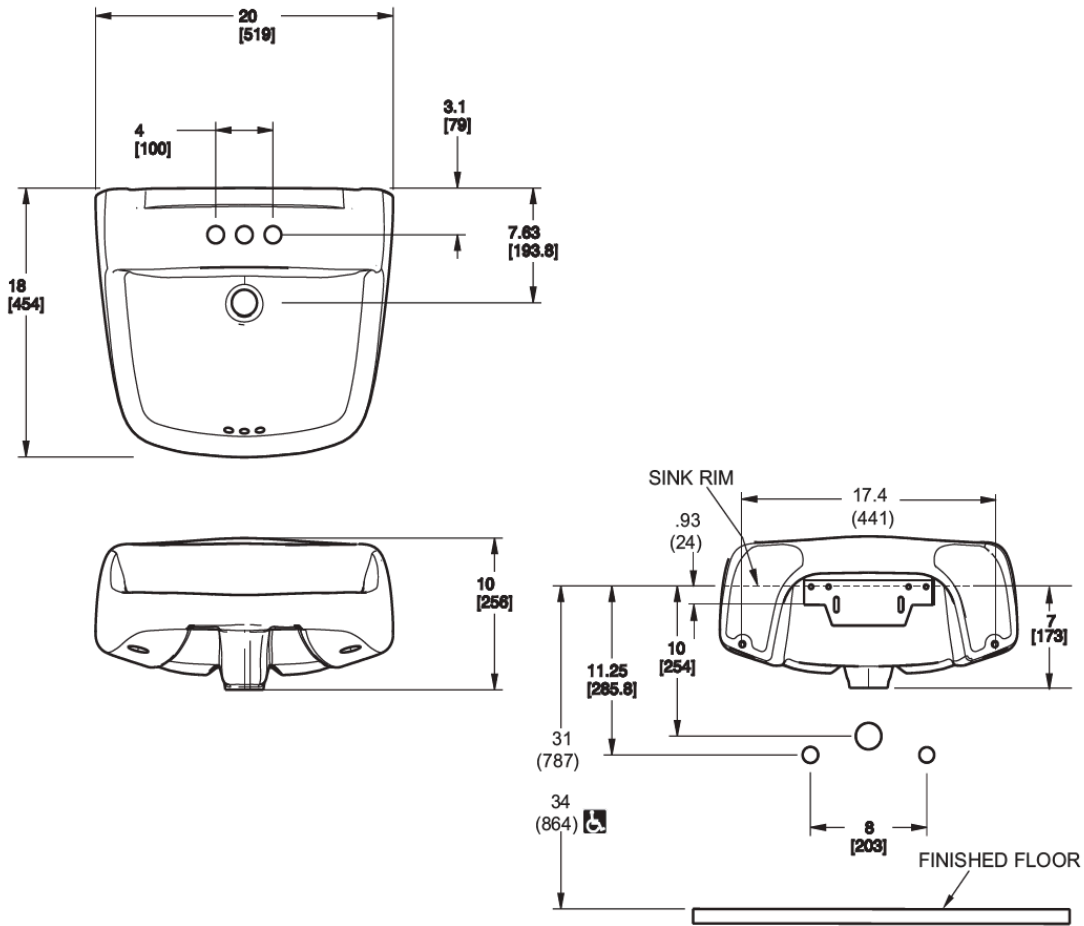

Sloan 10500 Seymour Ave, Franklin Park, IL 60131
Phone: 800.982.5839 • Fax: 800.447.8329 • sloan.com