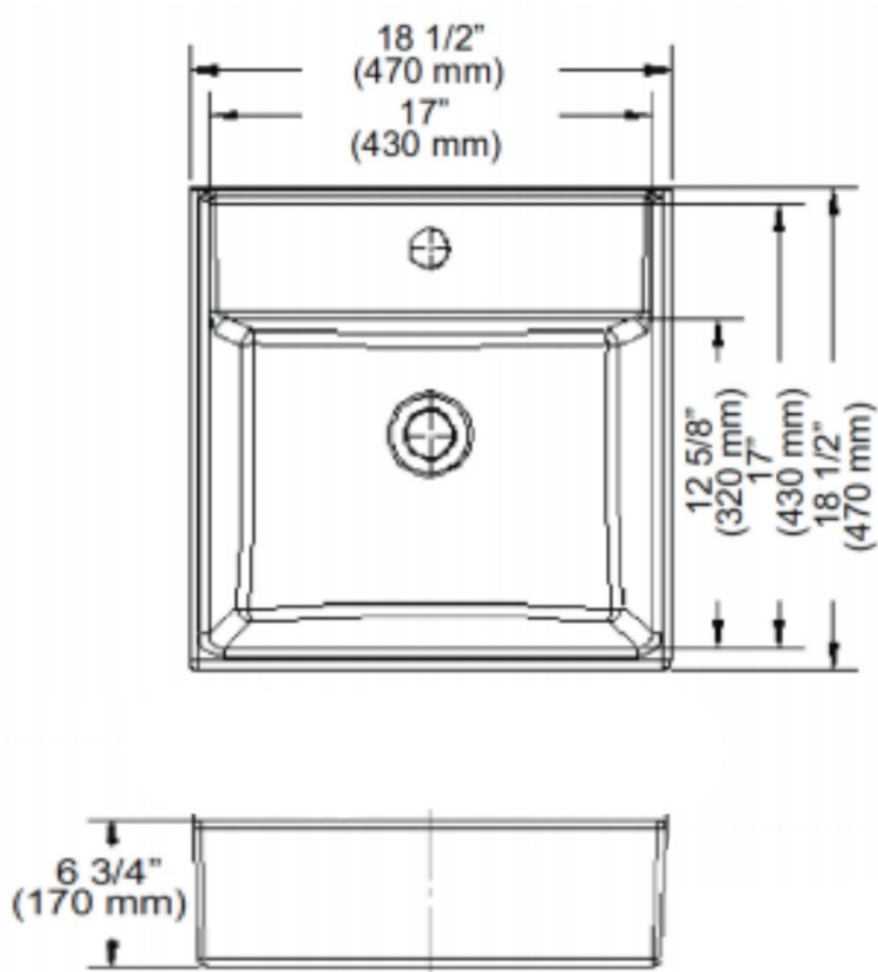

Sloan 10500 Seymour Ave, Franklin Park, IL 60131
Phone: 800.982.5839 • Fax: 800.447.8329 • sloan.com