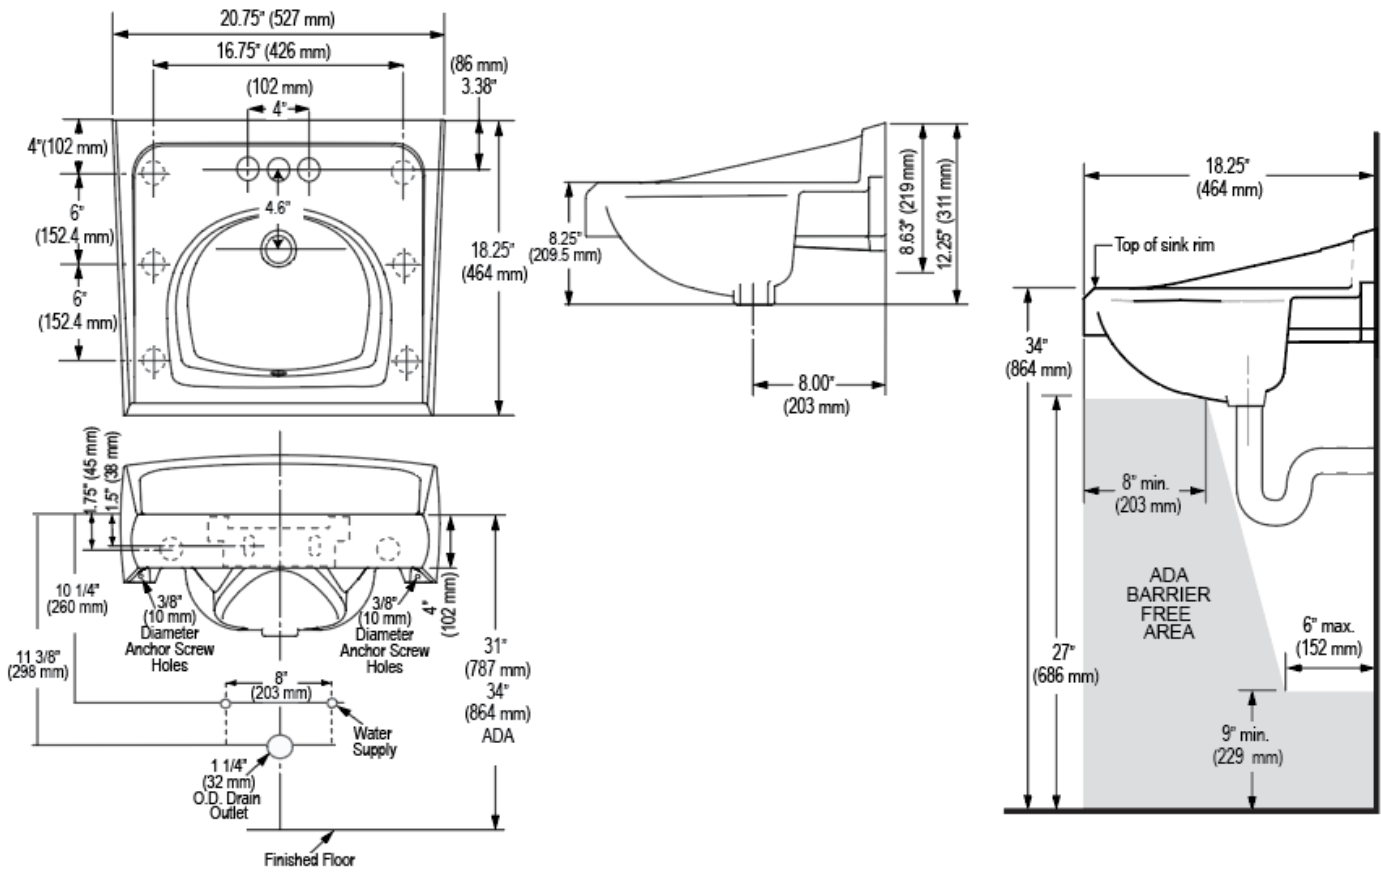

ROUGH-IN

Sloan 10500 Seymour Ave, Franklin Park, IL 60131
Phone: 800.982.5839 • Fax: 800.447.8329 • sloan.com