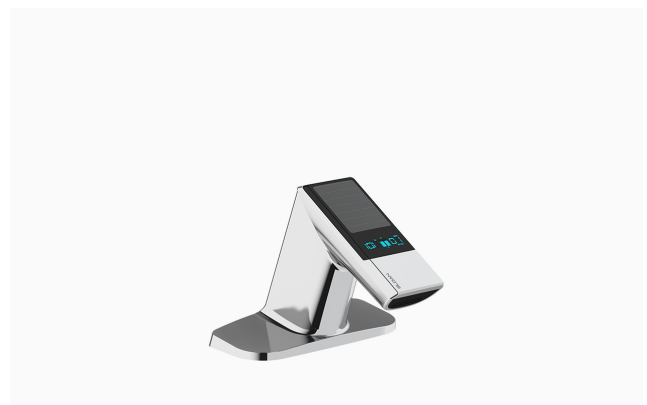

FEATURES

Commercial Grade, ADA Compliant, Electronic, Sensor-Activated, Die-Cast Metal Hand Washing Faucet with the following features:

- One tool service
- All wetted components to be stainless steel, engineered thermoplastic, EPDM, and copper or copper alloy
- Solenoid housed in removable carrier that includes supply strainer
- Integral water supply shut off
- Supply strainer serviceable from above deck
- Vandal resistant spray insert, key housed inside faucet body
- All electronics sealed to IP-67
- Gold plated electrical contacts
- Above deck individual diagnostic indicators for battery life, solenoid condition, and power up mode
- Flexible, high pressure supply hoses, 3/8" compression connections
- Bi-stable magnetic solenoid
- Four (4) "AA" alkaline batteries
- Double infrared sensors with automatic setting feature Includes all mounting hardware
- Line purge mode, eliminates stagnant water
- Adjustable time-outs
- Standard Bowed Crown

ELECTRICAL SPECIFICATIONS

- Battery Life: 3 years 8,000 cycles/month
  - Optional power harvesting significantly extends service life
- Sensor Range: 4" - 5" (102 - 127mm)
- Timeout Adjustment Settings: 10s

VIDEOS

- BASYS® Faucet Installation and Features