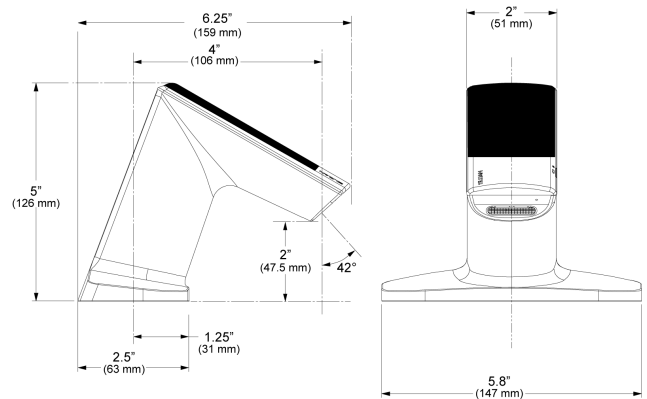

FEATURES

Commercial Grade, ADA Compliant, Electronic, Sensor-Activated, Die-Cast Metal Hand Washing Faucet with the following features:

- One tool service
- All wetted components to be stainless steel, engineered thermoplastic, EPDM, and copper or copper alloy
- Solenoid housed in removable carrier that includes supply strainer
- Integral water supply shut off
- Supply strainer serviceable from above deck
- Vandal resistant spray insert, key housed inside faucet body
- All electronics sealed to IP-67
- Gold plated electrical contacts
- Above deck individual diagnostic indicators for battery life, solenoid condition, and power up mode
- Flexible, high pressure supply hoses, 3/8" compression connections
- Bi-stable magnetic solenoid
- Four (4) "AA" alkaline batteries
- Double infrared sensors with automatic setting feature Includes all mounting hardware
- Line purge mode, eliminates stagnant water
- Adjustable time-outs
- Standard Bowed Crown

ELECTRICAL SPECIFICATIONS

- Battery Life: 3 years 8,000 cycles/month
  - Optional power harvesting significantly extends service life
- Sensor Range: 4" - 5" (102 - 127mm)
- Timeout Adjustment Settings: 10s

VIDEOS

- BASYS® Faucet Installation and Features