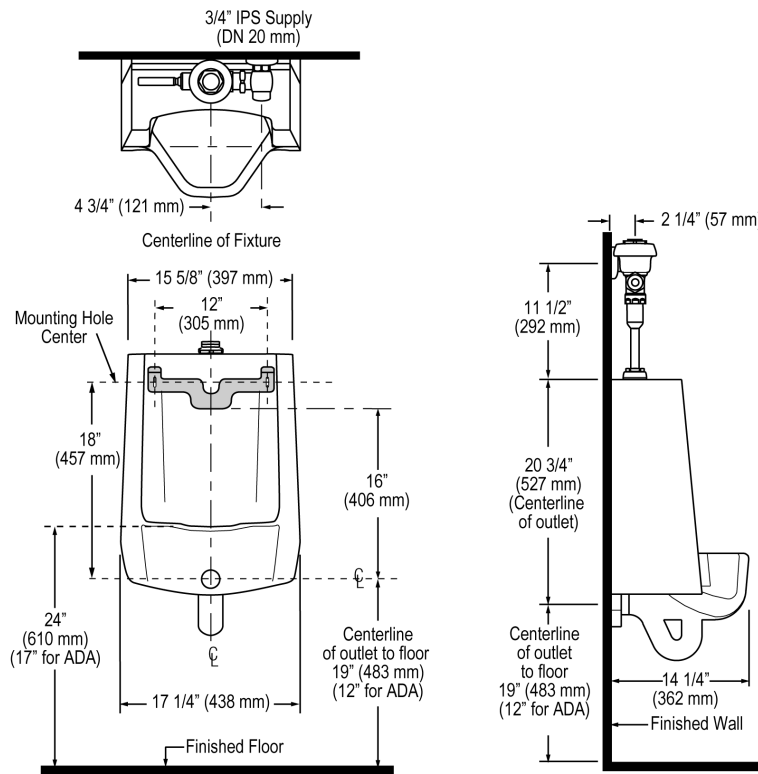

ROUGH-IN

Sloan 10500 Seymour Ave, Franklin Park, IL 60131

Phone: 800.982.5839 • Fax: 800.447.8329 • sloan.com