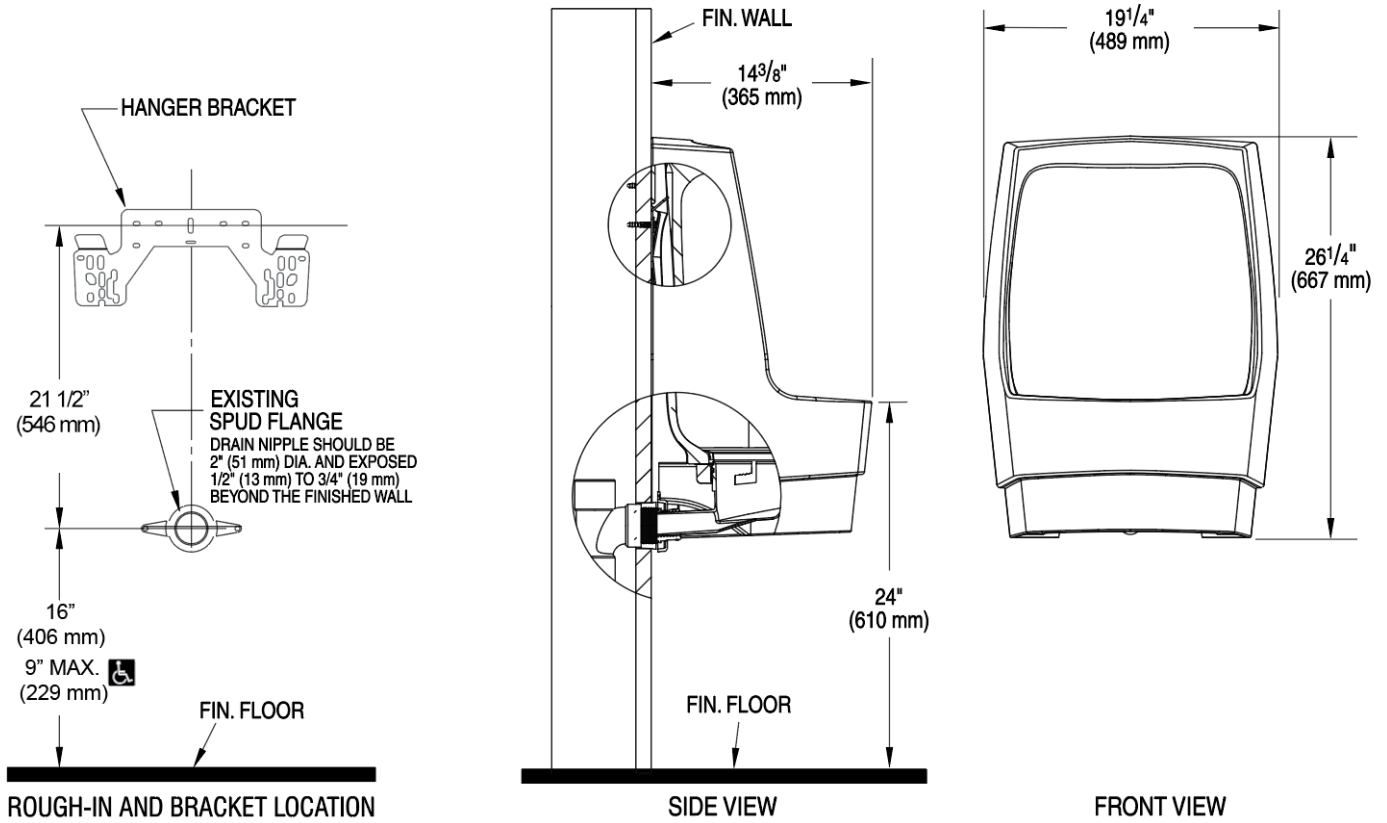

NOTES

All information contained within this document subject to change without notice.

All vitreous china dimensions shown in these drawings are nominal and not to scale. Dimensions can vary within the tolerances established in the governing ASME A112.19.2/CSA B45.1 standard. It is important to consider this when planning rough-in and plumbing layouts.

DO NOT install on copper DWV due to copper's susceptibility to corrosion.

WARRANTY

[View Warranty Information](#)

ROUGH-IN

NOTE: ADA urinal rim height requirements allow all heights 17" and below. Sloan strongly recommends roughing in the drain to achieve a 16 1/2" rim height or less to ensure compliance.