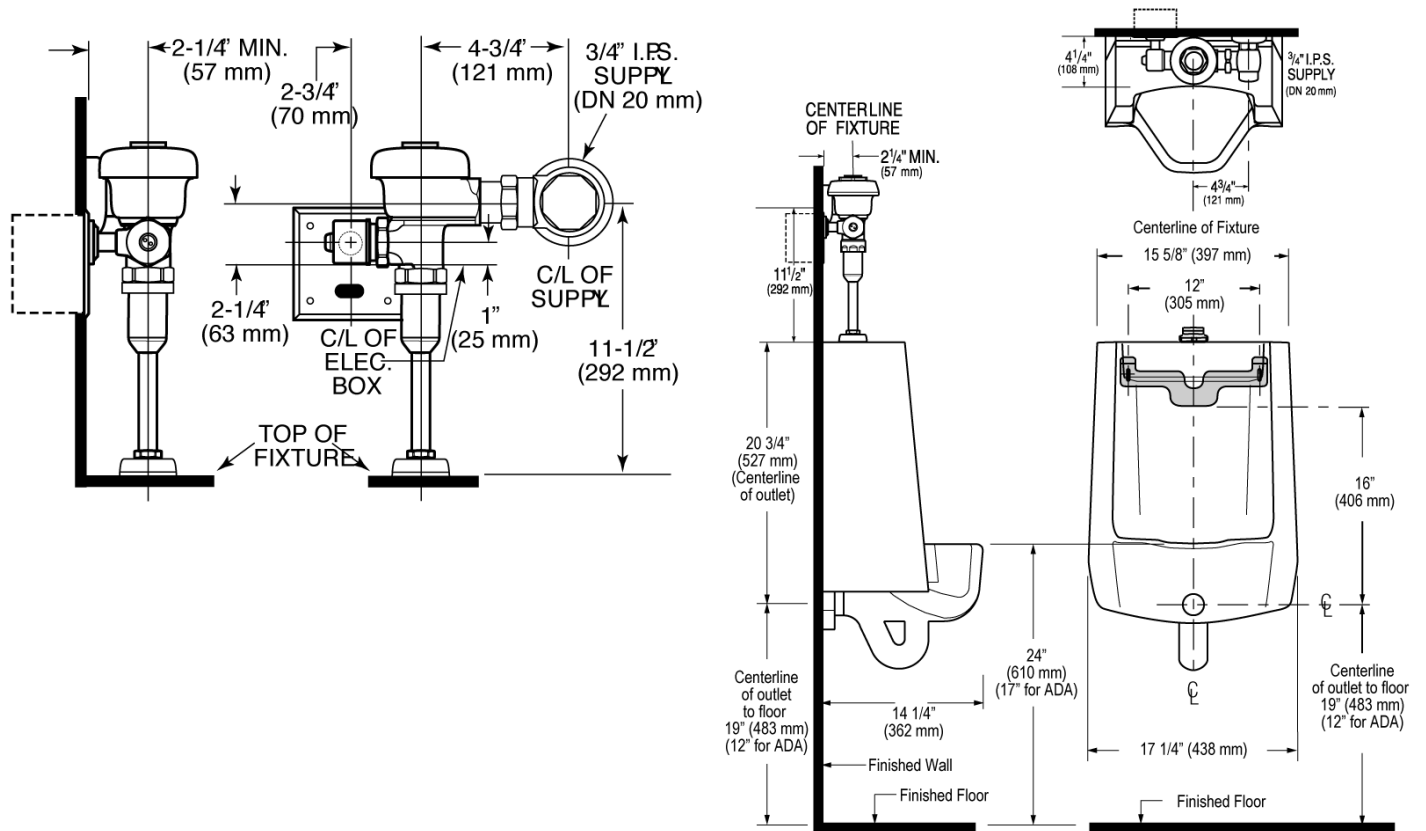

ROUGH-IN

Sloan 10500 Seymour Ave, Franklin Park, IL 60131
Phone: 800.982.5839 • Fax: 800.447.8329 • sloan.com