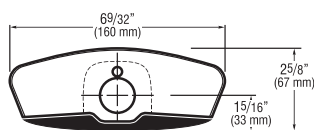

4 Inch Trim Plates For 4" (102 mm) Centerset Sink

ETF-295-A For use with ETF-80 and EBF-85 faucets