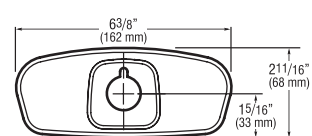

ETF-662-A For use with ETF-880 faucets