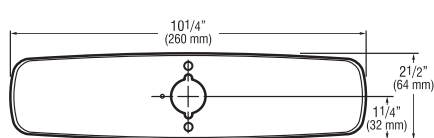

ETF-608-A For use with ETF-610, ETF-700, EBF-615, EBF-625 and EBF-750 faucets