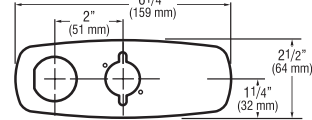

MIX-101-A For use with ELF-10, ESF-20, ETF-80, ETF-880, EBF-85 and EBF-187 faucets