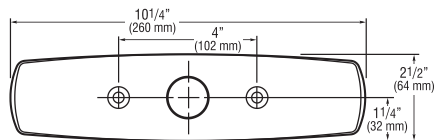

Trim Plates

Description

Sloan offers a variety of Trim Plate Kits for use with OPTIMA® and OPTIMA Plus® Faucets

Specifications

Trim Plates are Chrome Plated Brass and are available for both 4" (102 mm) and 8" (203 mm) Centerset sinks.

8 Inch Trim Plates For 8" (203 mm) Centerset Sink

ETF-432-A For use with ETF-660 and ETF-770 faucets

ETF-578-A For use with ETF-600, EBF-650 and EBF-655 faucets

MIX-106-A For use with ETF-610, ETF-700, EBF-615, EBF-625 and EBF-750 faucets with ADM (MIX-110-A-6)