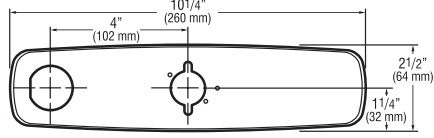

MIX-104-A For use with ELF-10, ESF-20, ETF-80, ETF-880, EBF-85 and EBF-187 faucets with ADM (MIX-110-A-5)