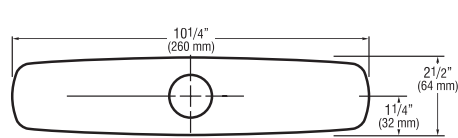

SFP-22 For use with SF-2100/2200/2400, EAF-100, EAF-150 faucets and EAF-350 and EAF-700 Series with 8" centerset