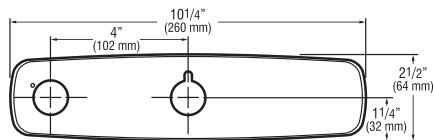

Trim Plates

Description

Sloan offers a variety of Trim Plate Kits for use with OPTIMA® and OPTIMA Plus® Faucets

Specifications

Trim Plates are Chrome Plated Brass and are available for both 4" (102 mm) and 8" (203 mm) Centerset sinks.

8 Inch Trim Plates For 8" (203 mm) Centerset Sink

ETF-432-A For use with ETF-660 and ETF-770 faucets

ETF-578-A For use with ETF-600, EBF-650 and EBF-655 faucets

MIX-106-A For use with ETF-610, ETF-700, EBF-615, EBF-625 and EBF-750 faucets with ADM (MIX-110-A-6)