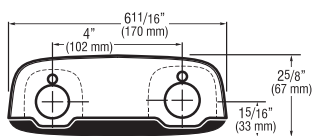

ETF-299-A For use with ETF-80 and EBF-85 faucets with soap/faucet combination