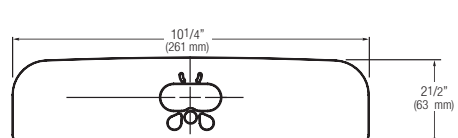

EFX-26-A For use with BASYS EFX-1XX, 2XX, 3XX, 8" baseplate with gasket