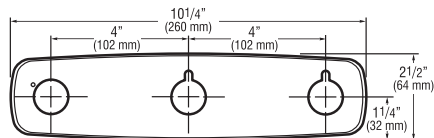

Trim Plates

Description

Sloan offers a variety of Trim Plate Kits for use with OPTIMA® and OPTIMA Plus® Faucets

Specifications

Trim Plates are Chrome Plated Brass and are available for both 4" (102 mm) and 8" (203 mm) Centerset sinks.

8 Inch Trim Plates For 8" (203 mm) Centerset Sink

ETF-432-A For use with ETF-660 and ETF-770 faucets

ETF-578-A For use with ETF-600, EBF-650 and EBF-655 faucets

MIX-106-A For use with ETF-610, ETF-700, EBF-615, EBF-625 and EBF-750 faucets with ADM (MIX-110-A-6)