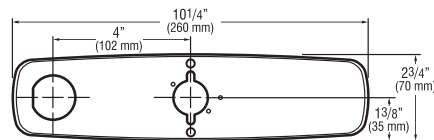

Trim Plates

Description

Sloan offers a variety of Trim Plate Kits for use with OPTIMA® and OPTIMA Plus® Faucets

Specifications

Trim Plates are Chrome Plated Brass and are available for both 4" (102 mm) and 8" (203 mm) Centerset sinks.

8 Inch Trim Plates For 8" (203 mm) Centerset Sink

ETF-432-A For use with ETF-660 and ETF-770 faucets

ETF-578-A For use with ETF-600, EBF-650 and EBF-655 faucets

MIX-106-A For use with ETF-610, ETF-700, EBF-615, EBF-625 and EBF-750 faucets with ADM (MIX-110-A-6)