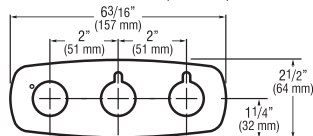

ETF-314-A For use with ETF-660 and ETF-770 faucets with ADM (MIX-110-A-1)