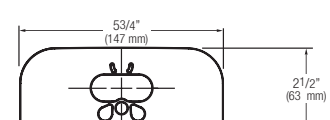

ETF-662-A For use with ETF-880 faucets

ETF-312-A For use with EAF-200/250/275, ELF-10, ESF-20, ETF-880 and

ETF-607-A For use with ETF-610, ETF-700, EBF-625 and EBF-750 faucets

MIX-101-A For use with ELF-10, ESF-20, ETF-80, ETF-880, EBF-85 and EBF-187 faucets