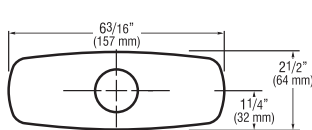

EFX-26-A For use with BASYS EFX-1XX, 2XX, 3XX, 8" baseplate with gasket

4 Inch Trim Plates For 4" (102 mm) Centerset Sink

ETF-295-A For use with ETF-80 and EBF-85 faucets

ETF-313-A For use with ETF-660 and ETF-770 faucets