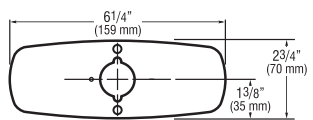

ETF-607-A For use with ETF-610, ETF-700, EBF-625 and EBF-750 faucets