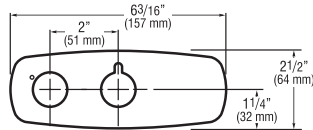

EFX-26-A For use with BASYS EFX-1XX, 2XX, 3XX, 8" baseplate with gasket

4 Inch Trim Plates For 4" (102 mm) Centerset Sink

ETF-295-A For use with ETF-80 and EBF-85 faucets

ETF-313-A For use with ETF-660 and ETF-770 faucets