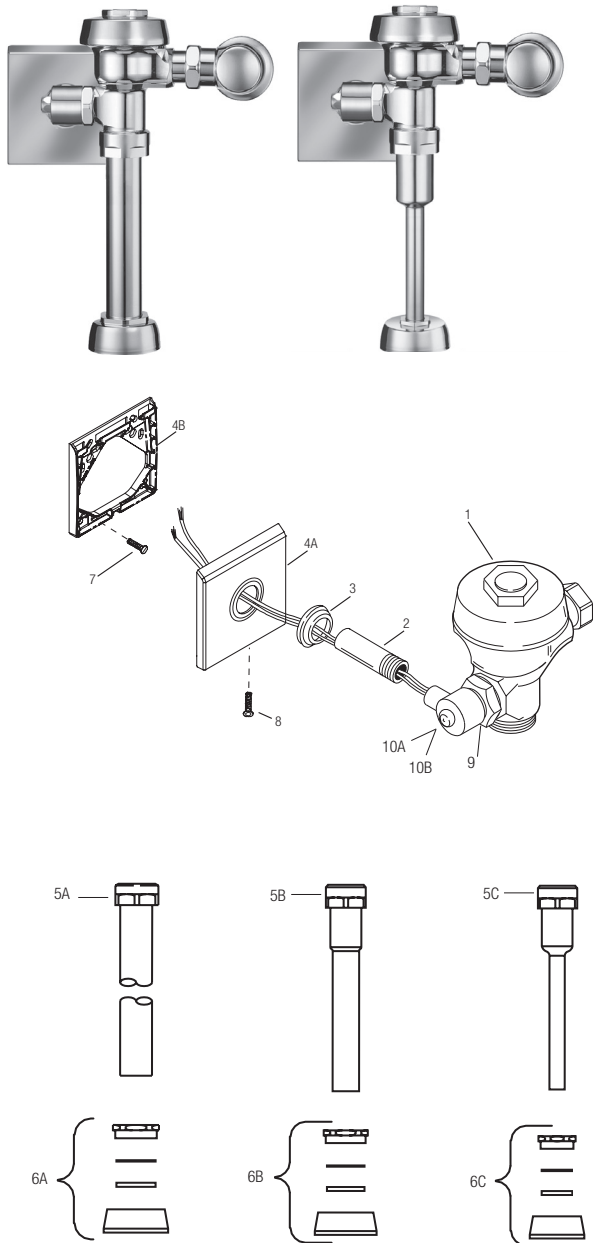

Optima® Royal® ES 24V/120V Exposed Flushometer

ROYAL® OPTIMA® ES 24/120V EXPOSED FLUSHOMETER PARTS LIST

Item No.	Code No.	Part No.	Description
1.	‡		Solenoid Activated Valve Assembly
2.	0306249PK	F-15	Tail Assembly
3.	0345150	EL-431-A	Flange Assembly
4A.	3305105	EL-625-A	Cover Plate w/Mounting Hardware (Closet only) (Includes EL-549 Mounting Plastic plate)
4B.	0305251PK	EL-549	Exposed Closet Mounting Plate
5A.	—	V-600-AA	1-1/2" (38 mm) Vacuum Breaker Assembly CP (Models 110/111, 115, and 116)
5B.	—	V-600-AA	1-1/4" (32 mm) x 9" (229 mm) Vacuum Breaker Assembly CP (Model 180 ES-S)
5C.	—	V-600-AA	3/4" (19 mm) x 9" (229 mm) Vacuum Breaker Assembly CP (Model 186 ES-S)
6A.	0306146	F-5-AT	1-1/2" (38 mm) Spud Coupling Assembly CP (Models 110/111, 115, and 116)
6B.	0306140	F-5-AU	1-1/4" (32 mm) Spud Coupling Assembly CP (Model 180)
6C.	0306125	F-5-AW	3/4" (19 mm) Spud Coupling Assembly CP (Model 186)
6D.	SEE SLIP JOINT GASKETS AND RINGS ON TABLE BELOW		
7.	‡		Screws (Flat Head Slotted #6/32)
8.	5305100	EL-674	Wall Plate Screw Kit (#6/32 x 15.87 mm) (6 per kit)
9.	3305043	EL-128-A	Actuator Cartridge
10A.	0305329	EL-124-2	CP 24V Solenoid Assembly Only
10B.	0305328	EL-124-1	CP 120V Solenoid Assembly Only
	3305045	EL-1028-A	Solenoid Assembly (24V) w/ Cartridge Assembly
	3305044	EL-1029-A	Solenoid Assembly (120V) w/ Cartridge Assembly
12.	3325814	EBV-1017-A	CP Valve Handle Cap
14.	3302306	B-51-A	Triple Seal Handle Repair Kit
15.	3345080	EL-126-A	ESS to TMO Retrofit Conversion Kit (Exposed*)
*	3388015	H-1015-A	Flow Control Kit (HEU Only) (not Shown)
*	0305163	EL-172-A	Electric Push Button Assembly (Optional)