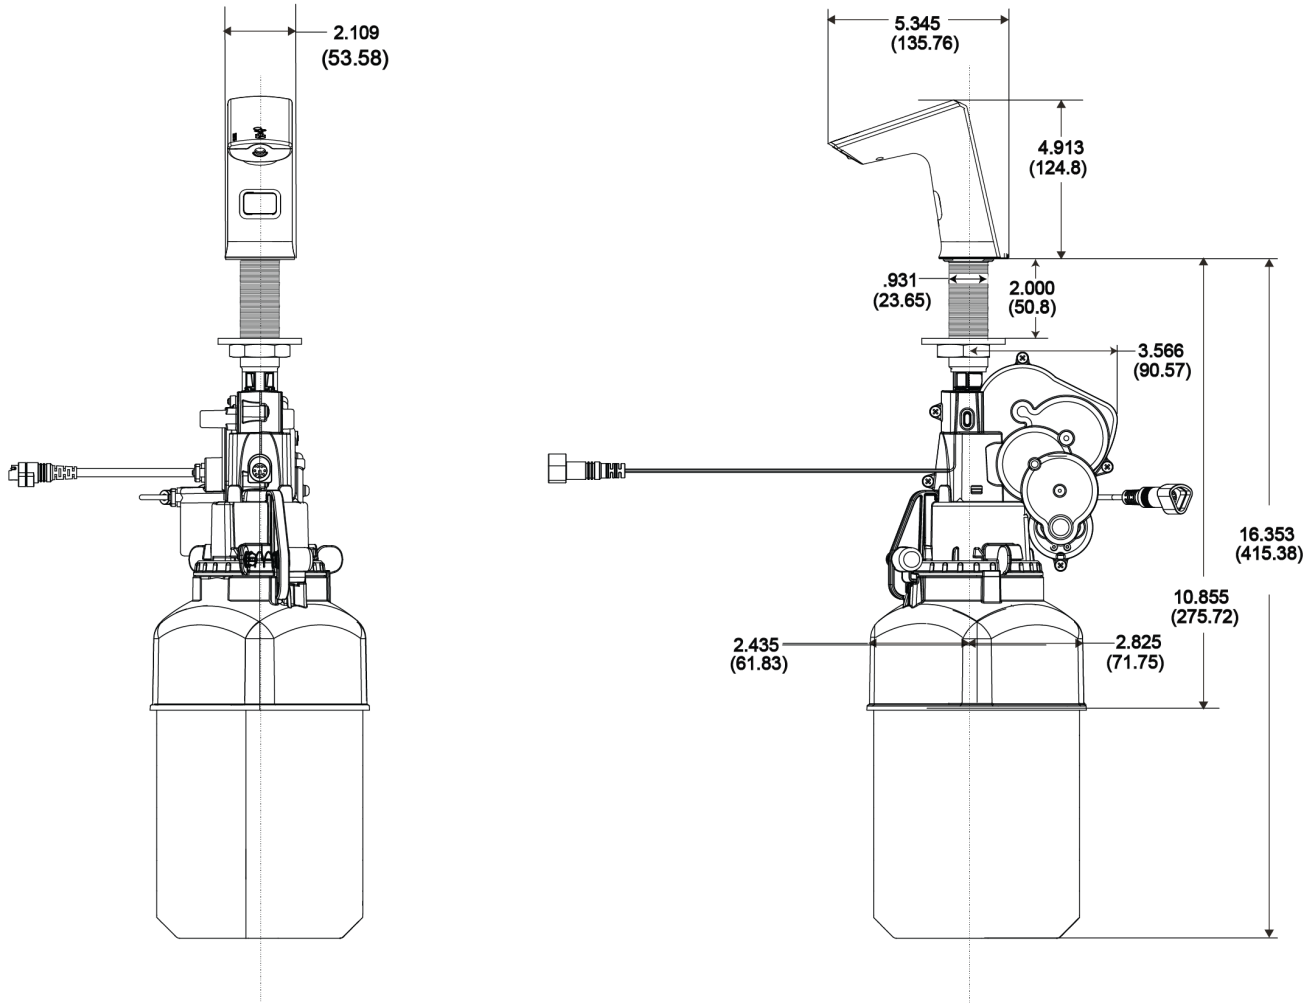

PREPARACIÓN

LLAVES QUE HACEN JUEGO

Este despachador de jabón es compatible con [BASYS® llaves](#).