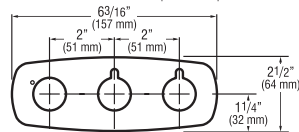

ETF-314-A For use with ETF-660 and ETF-770 faucets with ADM (MIX-110-A-1)