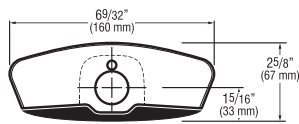

4 Inch Trim Plates For 4" (102 mm) Centerset Sink

ETF-295-A For use with ETF-80 and EBF-85 faucets