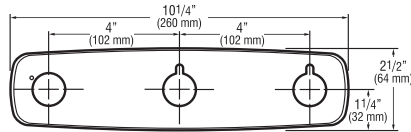

### Specifications

Trim Plates are Chrome Plated Brass and are available for both 4" (102 mm) and 8" (203 mm) Centerset sinks.

#### 8 Inch Trim Plates For 8" (203 mm) Centerset Sink

**ETF-432-A** For use with ETF-660 and ETF-770 faucets

**ETF-578-A** For use with ETF-600, EBF-650 and EBF-655 faucets

**MIX-106-A** For use with ETF-610, ETF-700, EBF-615, EBF-625 and EBF-750 faucets with ADM (MIX-110-A-6)