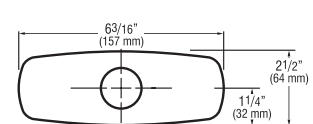

#### 4 Inch Trim Plates For 4" (102 mm) Centerset Sink

**ETF-295-A** For use with ETF-80 and EBF-85 faucets

**ETF-313-A** For use with ETF-660 and ETF-770 faucets

**ETF-640-A** For use with ESD-30880 and ESD-35187 faucets with soap/faucet combination