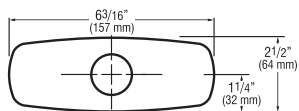

ETF-312-A For use with EAF-200/250/275, ELF-10, ESF-20, ETF-880 and EBF-187 faucets