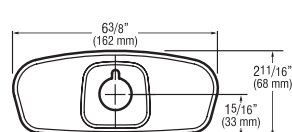

ETF-662-A For use with ETF-880 faucets