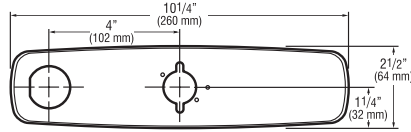

MIX-104-A For use with ELF-10, ESF-20, ETF-80, ETF-880, EBF-85 and EBF-187 faucets with ADM (MIX-110-A-5)