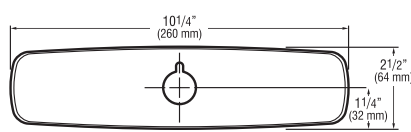

ETF-510-A For use with EAF-200/250/275, ELF-10, ESF-20, ETF-80, ETF-880, EBF-85, EBF-187 and ERF-885 faucets