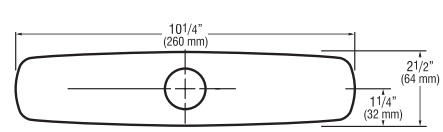

SFP-22 For use with SF-2100/2200/2400, EAF-100, EAF-150 faucets and EAF-350 and EAF-700 Series with 8" centerset