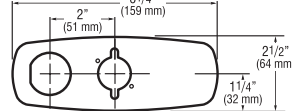

MIX-101-A For use with ELF-10, ESF-20, ETF-80, ETF-880, EBF-85 and EBF-187 faucets with ADM (MIX-110-A-3 and MIX-110-A-4)