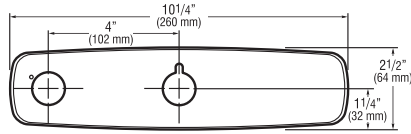

Trim Plates

Description

Sloan offers a variety of Trim Plate Kits for use with OPTIMA® and OPTIMA Plus® Faucets

Specifications

Trim Plates are Chrome Plated Brass and are available for both 4" (102 mm) and 8" (203 mm) Centerset sinks.

8 Inch Trim Plates For 8" (203 mm) Centerset Sink

ETF-432-A For use with ETF-660 and ETF-770 faucets