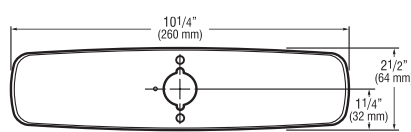

ETF-608-A For use with ETF-610, ETF-700, EBF-615, EBF-625 and EBF-750 faucets