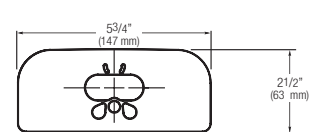

EFX-20-A For use with BASYS EFX-1XX, 2XX, 3XX, 4" baseplate with gasket