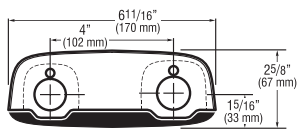

ETF-299-A For use with ETF-80 and EBF-85 faucets with soap/faucet combination