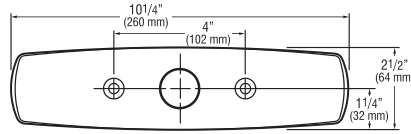

ETF-578-A For use with ETF-600, EBF-650 and EBF-655 faucets