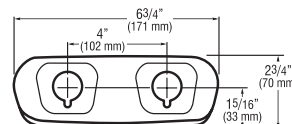

### Specifications

Trim Plates are Chrome Plated Brass and are available for both 4" (102 mm) and 8" (203 mm) Centerset sinks.

#### 4 Inch Trim Plates For 4" (102 mm) Centerset Sink

**ETF-295-A** For use with ETF-80 and EBF-85 faucets

**ETF-313-A** For use with ETF-660 and ETF-770 faucets

**ETF-640-A** For use with ESD-30880 and ESD-35187 faucets with soap/faucet combination