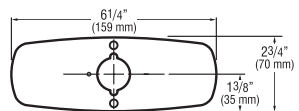

ETF-607-A For use with ETF-610, ETF-700, EBF-625 and EBF-750 faucets