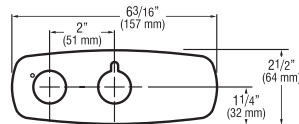

ETF-313-A For use with ETF-660 and ETF-770 faucets