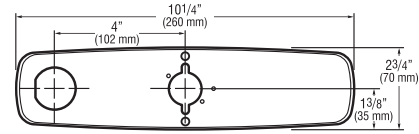

### Specifications

Trim Plates are Chrome Plated Brass and are available for both 4" (102 mm) and 8" (203 mm) Centerset sinks.

#### 8 Inch Trim Plates For 8" (203 mm) Centerset Sink

**ETF-432-A** For use with ETF-660 and ETF-770 faucets

**ETF-578-A** For use with ETF-600, EBF-650 and EBF-655 faucets

**MIX-106-A** For use with ETF-610, ETF-700, EBF-615, EBF-625 and EBF-750 faucets with ADM (MIX-110-A-6)