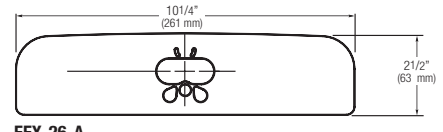

EFX-26-A For use with BASYS EFX-1XX, 2XX, 3XX, 8" baseplate with gasket